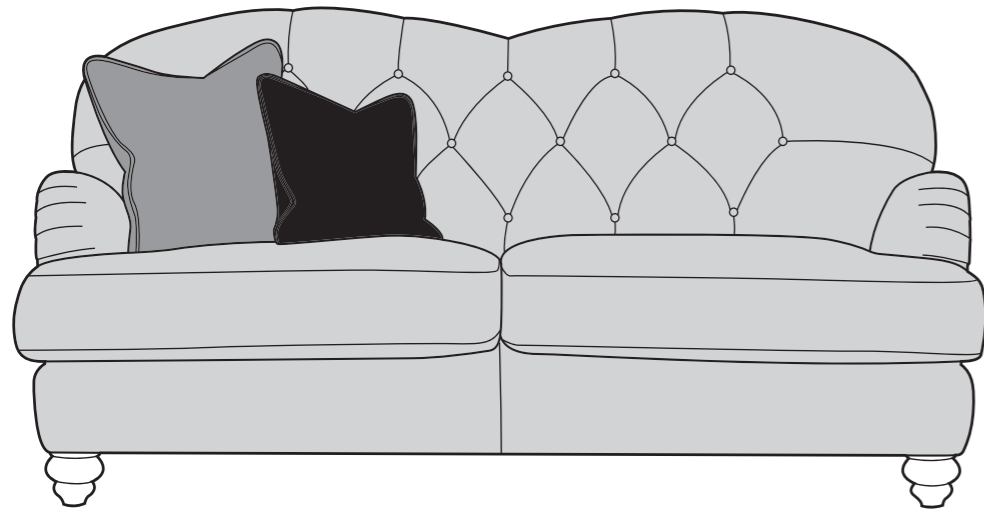

Dumpling Collection

4 seater sofa and love chair shown in Dion Olive (Cover 1), Garland Brandy (Cover 2) and Dion Brandy (Cover 3). Dumpling footstool shown in Garland Olive (Cover 1).

Colours represented are to be used as a guide only, colour shadings can vary slightly from each roll of fabric. Please refer to manufacturers swatch for more colour options.

23/01/2025

DUMPLING COVER GUIDE: FIXED BACK ONLY

Please use this guide when ordering the following pieces to clarify cover options.

4 Seater Sofa (4ST)

3 Seater Sofa (3ST)

2 Seater Sofa (2ST)

Love Chair (LOV)

-  **COVER 1**
(BODY)
-  **COVER 2**
(LARGE
SCATTER)
-  **COVER 3**
(SMALL
SCATTER)

Scatter Cushions Large Scatter

Front = Cover 2
Piping = Cover 2
Back = Cover 2

Small Scatter

Front = Cover 3
Piping = Cover 3
Back = Cover 3

SUGGESTED ACCENT PIECES

Dumpling Footstool (FST)

DUMPLING DIMENSIONS (CM)

AVAILABLE PIECES	HEIGHT 1	WIDTH 2	DEPTH 3	SEAT HEIGHT 4	SEAT DEPTH 5	SEAT WIDTH 6	ACCESS DIAGONAL 7	OUTBACK HEIGHT 8	ARM HEIGHT 9	WEIGHT (KG)	SCATTER CUSHIONS
4 SEATER SOFA (4ST)	92	221	113	47	72	184	240	92	61	78.5	2 x Large, 2 x Small
3 SEATER SOFA (3ST)	92	191	113	47	72	155	212	92	61	73	2 x Large, 2 x Small
2 SEATER SOFA (2ST)	92	173	113	47	72	134	195	92	61	62	1 x Large, 1 x Small
LOVE CHAIR (LOV)	92	129	113	47	72	91	159	92	61	52.5	1 x Large, 1 x Small
ACCENT PIECES											
FOOTSTOOL (FST)	29	94	94	N/A	N/A	N/A	129	N/A	N/A	19.5	N/A