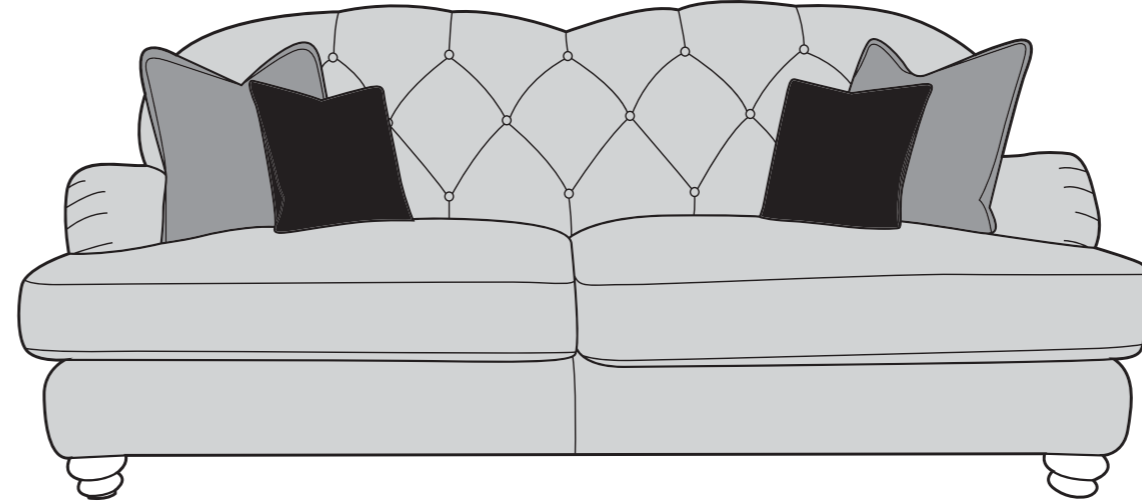

23/01/2025

DUMPLING COVER GUIDE: FIXED BACK ONLY

Please use this guide when ordering the following pieces to clarify cover options.

4 Seater Sofa (4ST)

3 Seater Sofa (3ST)

2 Seater Sofa (2ST)

Love Chair (LOV)

-  **COVER 1**
(BODY)
-  **COVER 2**
(LARGE
SCATTER)
-  **COVER 3**
(SMALL
SCATTER)

Scatter Cushions Large Scatter

Front = Cover 2
Piping = Cover 2
Back = Cover 2

Small Scatter

Front = Cover 3
Piping = Cover 3
Back = Cover 3

* Elasticated back webbing.

A high density foam base seat interior with a duck feather filled, channelled topper which provides both luxurious softness and support.

CARE GUIDE

Featherflex seat cushions should be plumped up on a regular basis to help maintain the aesthetical appeal and longevity of your upholstery.