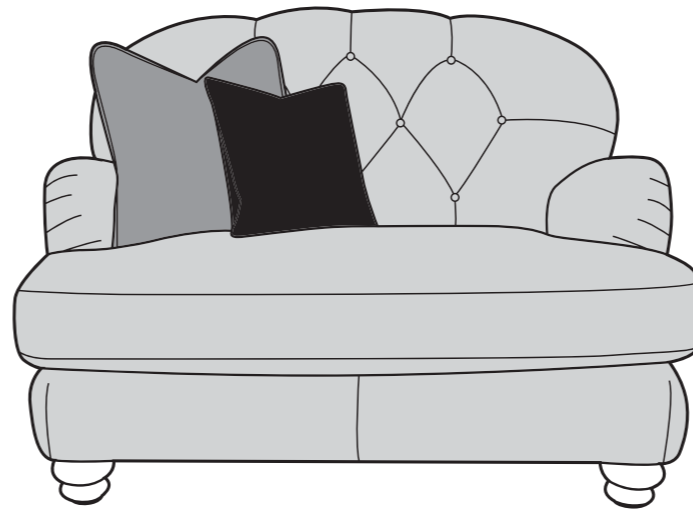

Dumpling Collection

4 seater sofa and love chair shown in Dion Olive (Cover 1), Garland Brandy (Cover 2) and Dion Brandy (Cover 3). Dumpling footstool shown in Garland Olive (Cover 1).

Colours represented are to be used as a guide only, colour shadings can vary slightly from each roll of fabric. Please refer to manufacturers swatch for more colour options.

23/01/2025

DUMPLING COVER GUIDE: FIXED BACK ONLY

Please use this guide when ordering the following pieces to clarify cover options.

4 Seater Sofa (4ST)

3 Seater Sofa (3ST)

2 Seater Sofa (2ST)

Love Chair (LOV)

-  **COVER 1**
(BODY)
-  **COVER 2**
(LARGE
SCATTER)
-  **COVER 3**
(SMALL
SCATTER)

Scatter Cushions Large Scatter

Front = Cover 2
Piping = Cover 2
Back = Cover 2

Small Scatter

Front = Cover 3
Piping = Cover 3
Back = Cover 3

* Elasticated back webbing.

A high density foam base seat interior with a duck feather filled, channelled topper which provides both luxurious softness and support.

CARE GUIDE

Featherflex seat cushions should be plumped up on a regular basis to help maintain the aesthetical appeal and longevity of your upholstery.