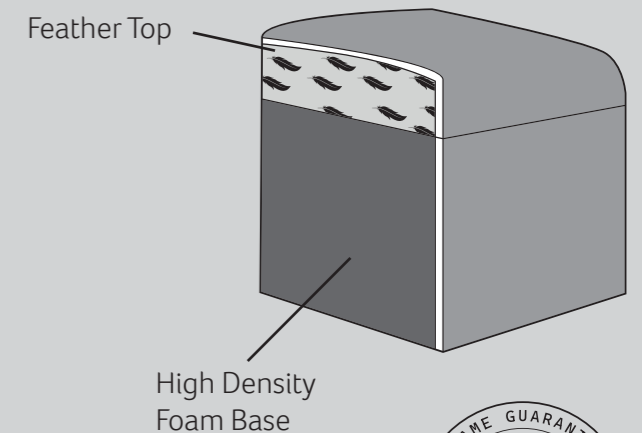

See terms & conditions

Please note : All dimension are approximate. Allow tolerance of +/- 2.5cm.

Wood is a natural product and will vary in shade/colour from item to item. Feet may require fitting.

23/01/2025