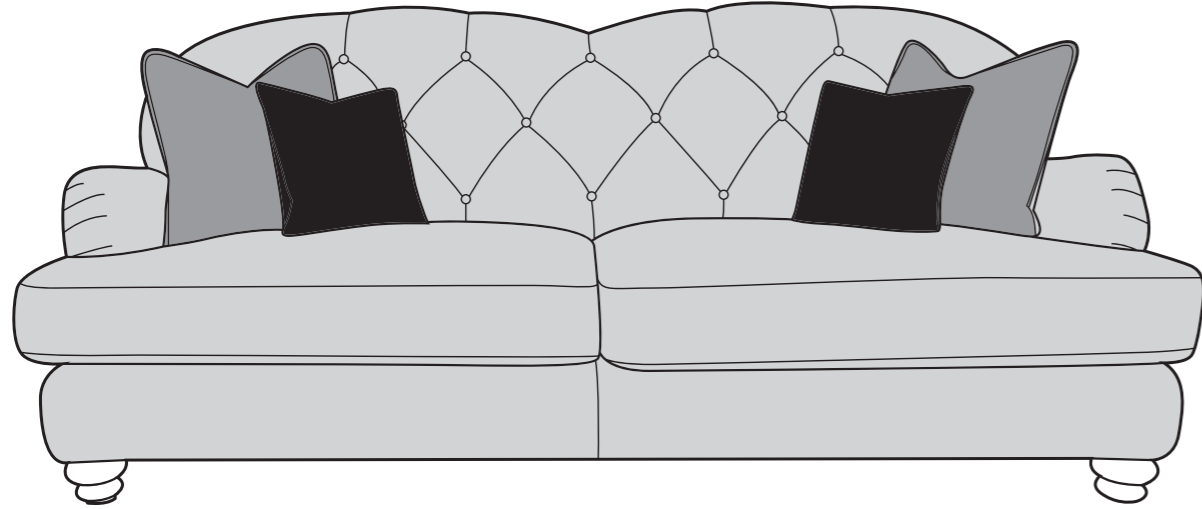

Dumpling Collection

4 seater sofa and love chair shown in Dion Olive (Cover 1), Garland Brandy (Cover 2) and Dion Brandy (Cover 3). Dumpling footstool shown in Garland Olive (Cover 1).

Colours represented are to be used as a guide only, colour shadings can vary slightly from each roll of fabric. Please refer to manufacturers swatch for more colour options.

23/01/2025

DUMPLING COVER GUIDE: FIXED BACK ONLY

Please use this guide when ordering the following pieces to clarify cover options.

4 Seater Sofa (4ST)

3 Seater Sofa (3ST)

2 Seater Sofa (2ST)

Love Chair (LOV)

-  **COVER 1**
(BODY)
-  **COVER 2**
(LARGE
SCATTER)
-  **COVER 3**
(SMALL
SCATTER)

Scatter Cushions Large Scatter

Front = Cover 2
Piping = Cover 2
Back = Cover 2

Small Scatter

Front = Cover 3
Piping = Cover 3
Back = Cover 3

* Elasticated back webbing.

A high density foam base seat interior with a duck feather filled, channelled topper which provides both luxurious softness and support.

CARE GUIDE

Featherflex seat cushions should be plumped up on a regular basis to help maintain the aesthetical appeal and longevity of your upholstery.