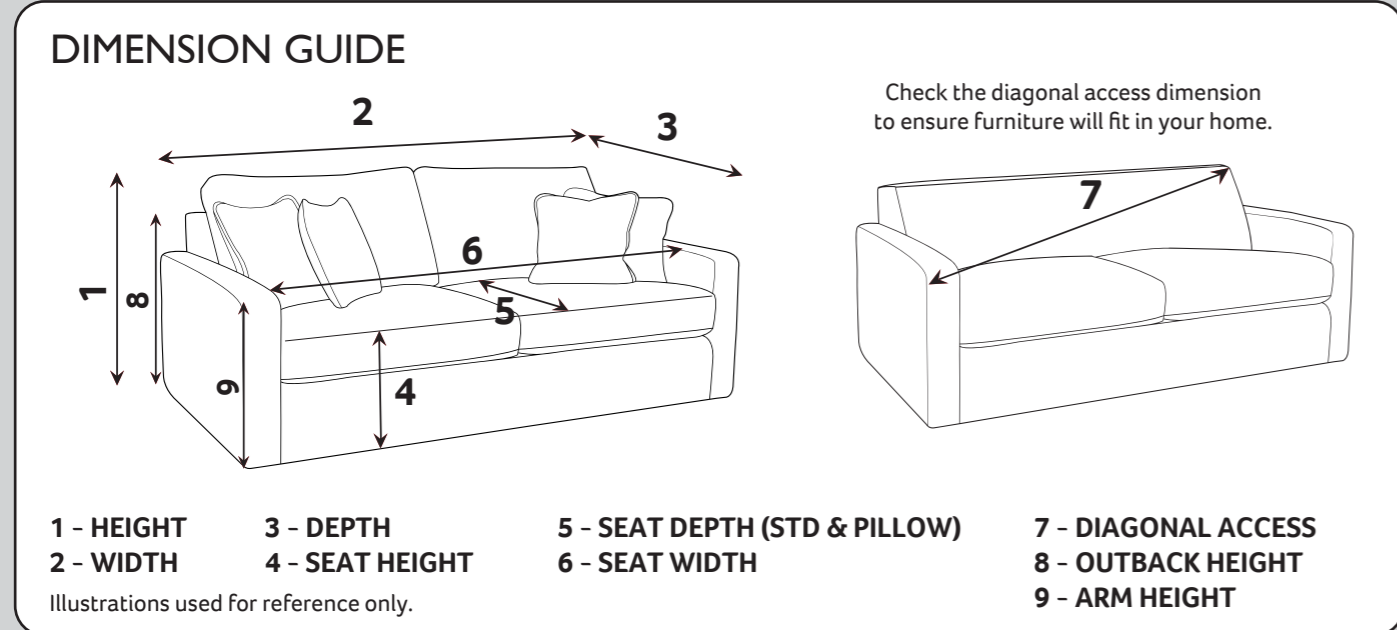

DUMPLING DIMENSIONS (CM)

AVAILABLE PIECES	HEIGHT 1	WIDTH 2	DEPTH 3	SEAT HEIGHT 4	SEAT DEPTH 5	SEAT WIDTH 6	ACCESS DIAGONAL 7	OUTBACK HEIGHT 8	ARM HEIGHT 9	WEIGHT (KG)	SCATTER CUSHIONS
4 SEATER SOFA (4ST)	92	221	113	47	72	184	240	92	61	78.5	2 x Large, 2 x Small
3 SEATER SOFA (3ST)	92	191	113	47	72	155	212	92	61	73	2 x Large, 2 x Small
2 SEATER SOFA (2ST)	92	173	113	47	72	134	195	92	61	62	1 x Large, 1 x Small
LOVE CHAIR (LOV)	92	129	113	47	72	91	159	92	61	52.5	1 x Large, 1 x Small
ACCENT PIECES											
FOOTSTOOL (FST)	29	94	94	N/A	N/A	N/A	129	N/A	N/A	19.5	N/A

* Hardwood & composite board frame.

* Dowelled, screwed, glued & stapled joinery.

* Available with Walnut feet.

* Fixed foam back.

* Featherflex seat interior.

* Feather filled scatters included.

* Elasticated seat suspension.

* Elasticated back webbing.

A high density foam base seat interior with a duck feather filled, channelled topper which provides both luxurious softness and support.

CARE GUIDE

Featherflex seat cushions should be plumped up on a regular basis to help maintain the aesthetical appeal and longevity of your upholstery.

For further information on maintaining your furniture please refer to the care guide located under the seat platform.

Front and Footstool:
Walnut

Back:
Walnut

FEET: